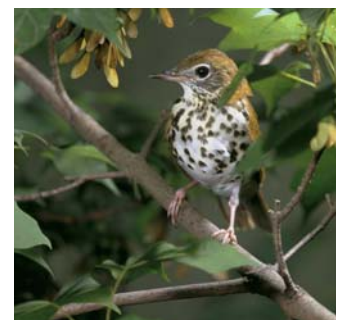

**Mallard, Eastern Box Turtle, BullFrog and Northern Flicker**

**U.S. Fish and Wildlife Service's online digital media library**

**Figure 2-17. Focal Species of the Indian Brook-Croton Gorge Watershed**

## Notes:

A: NYS Special Concern

B: Westchester County Threatened

C: Westchester County Special Concern

D: Audubon Society Special Concern

E: Westchester County Endangered

**Indigo Bunting, Cedar  
Waxwing, Ovenbird and  
Woodthrush**